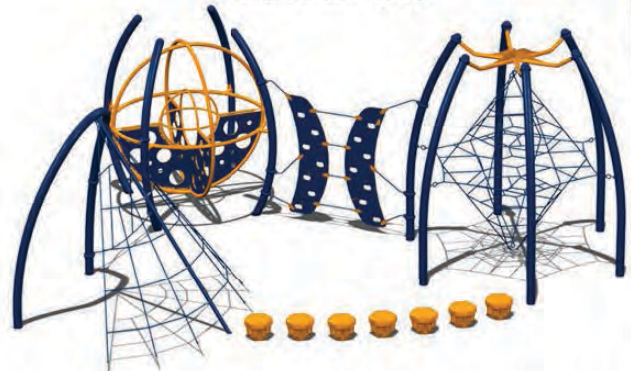

## 714-S353J

FOR KIDS AGES: 5-12  
PROTECTIVE AREA: 36' X 35'  
SHIPPING WEIGHT: 3,530 LBS  
ELEVATED PLAY ACTIVITIES: 4  
GROUND LEVEL PLAY ACTIVITIES: 3  
PLAY AREA CAPACITY: 40-50

SALE PRICE  
**\$19,961**

## 714-S354J

FOR KIDS AGES: 5-12  
PROTECTIVE AREA: 41' X 37'  
SHIPPING WEIGHT: 2,165 LBS  
ELEVATED PLAY ACTIVITIES: 0  
GROUND LEVEL PLAY ACTIVITIES: 10  
PLAY AREA CAPACITY: 45-55

SALE PRICE  
**\$17,541**