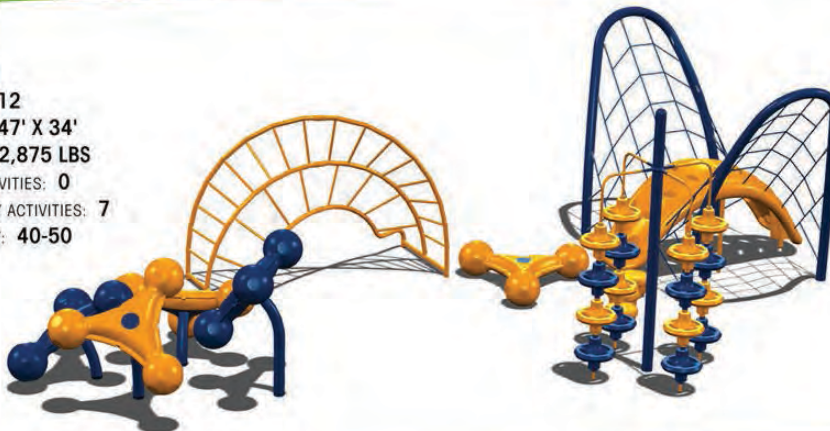

## 714-S354J

FOR KIDS AGES: 5-12  
PROTECTIVE AREA: 41' X 37'  
SHIPPING WEIGHT: 2,165 LBS  
ELEVATED PLAY ACTIVITIES: 0  
GROUND LEVEL PLAY ACTIVITIES: 10  
PLAY AREA CAPACITY: 45-55

SALE PRICE  
**\$17,541**

**466-S013J**

FOR KIDS AGES: 5-12  
PROTECTIVE AREA: 35' X 35'  
SHIPPING WEIGHT: 4,955 LBS  
ELEVATED PLAY ACTIVITIES: 0  
GROUND LEVEL PLAY ACTIVITIES: 8  
PLAY AREA CAPACITY: 25-35

SALE PRICE  
**\$12,995**

**714-S356J**

FOR KIDS AGES: 5-12  
PROTECTIVE AREA: 47' X 34'  
SHIPPING WEIGHT: 2,875 LBS  
ELEVATED PLAY ACTIVITIES: 0  
GROUND LEVEL PLAY ACTIVITIES: 7  
PLAY AREA CAPACITY: 40-50